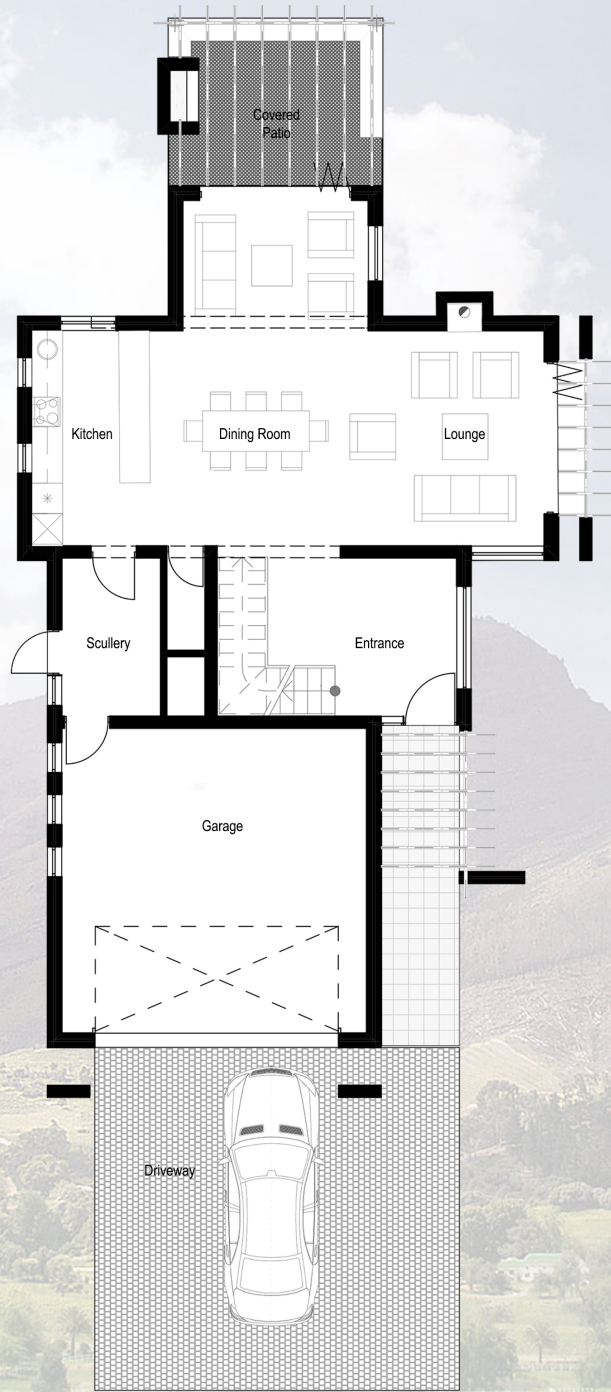

# TYPE E

GROUND STOREY PLAN  
SCALE 1:100

RED ATLANTIC  
ARCHITECTURE

www.argitek.co.za

MENTOOR  
MOUNTAIN ESTATE

Ground House	130.80 sqm
Covered Stoep	13.80 sqm
First House	96.50 sqm
Grand Total - excl external spaces	227.30 sqm
Grand Total - incl external spaces	241.10 sqm